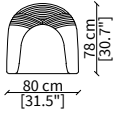

Feet: feet gold glossy or bronze glossy

ACCESSORIES:

| beauty cushions: in specific sizes in goose down or chosen from the GLAM collection.

DIANA
Armchair

POLTRONA / ARMCHAIR

cod. VF51715

Elemento 80x78xh68 cm / Element 80x78xh68 cm

CUSCINI / CUSHIONS

cod. VFPP

Cuscino 47x47cm / Cushion 47x47 cm