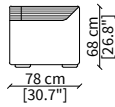

Feet: feet gold glossy or bronze glossy

ACCESSORIES:

| beauty cushions: in specific sizes in goose down or chosen from the GLAM collection.

DIANA
Armchair

POLTRONA / ARMCHAIR

cod. VF51715

Elemento 80x78xh68 cm / Element 80x78xh68 cm