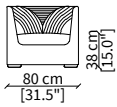

Feet: feet gold glossy or bronze glossy

ACCESSORIES:

| beauty cushions: in specific sizes in goose down or chosen from the GLAM collection.

DIANA
Armchair

POLTRONA / ARMCHAIR

cod. VF51715

Elemento 80x78xh68 cm / Element 80x78xh68 cm

CUSCINI / CUSHIONS

cod. VFPP

Cuscino 47x47cm / Cushion 47x47 cm