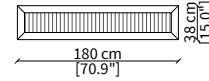

Cover: in fabric or leather, not removable with details in hide leather.

CAPUA
Bench

PANCHE / BENCHES

cod. VF50303Q

Panca 120x38xh28 cm / Bench 120x38xh28 cm

cod. VF50304Q

Panca 160x38xh28 cm / Bench 160x38xh28 cm

cod. VF50305Q

Panca 180x38xh28 cm / Bench 180x38xh28 cm

CUSCINI / CUSHIONS

cod. VFR01Q

Set di 2 cuscini con rullo da 70 cm ciascuno / Set of 2 roll cushions 70 cm each

cod. VFR02Q

Set di 2 cuscini con rullo da 90 cm ciascuno / Set of 2 roll cushions 90 cm each