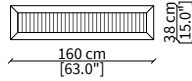

Cover: in fabric or leather, not removable with details in hide leather.

CAPUA
Bench

PANCHE / BENCHES

cod. VF50303Q

Panca 120x38xh28 cm / Bench 120x38xh28 cm

cod. VF50304Q

Panca 160x38xh28 cm / Bench 160x38xh28 cm

cod. VF50305Q

Panca 180x38xh28 cm / Bench 180x38xh28 cm

CUSCINI / CUSHIONS

cod. VFR01Q

Set di 2 cuscini con rullo da 70 cm ciascuno / Set of 2 roll cushions 70 cm each

cod. VFR02Q

Set di 2 cuscini con rullo da 90 cm ciascuno / Set of 2 roll cushions 90 cm each