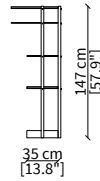

DOGE  
Bookcases

LIBRERIE / BOOKCASES

cod. VF51600

Libreria versione A 35x58x147 cm /  
Bookcase version A 35x58x147 cm

cod. VF51601

Libreria versione B 35x58x147 cm /  
Bookcase version B 35x58x147 cm

cod. VF51602

Libreria versione C 35x58x168 cm /  
Bookcase version C 35x58x168 cm

cod. VF51603

Libreria versione D 35x58x168 cm /  
Bookcase version D 35x58x168 cm

PIANI / TOPS

cod. VF51604

Piano rotondo Ø35 cm / Round top Ø35 cm

cod. VF51605

Piano ovale 35x52,5 cm / Oval top 35x52,5 cm

DOGE  
Bookcases

LIBRERIE / BOOKCASES

cod. VF51606

Libreria versione A 45x71x147 cm /  
Bookcase version A 45x71x147 cm

cod. VF51607

Libreria versione B 45x71x147 cm /  
Bookcase version B 45x71x147 cm

cod. VF51608

Libreria versione C 45x71x168 cm /  
Bookcase version C 45x71x168 cm

cod. VF51609

Libreria versione D 45x71x168 cm /  
Bookcase version D 45x71x168 cm

PIANI / TOPS

cod. VF51610

Piano rotondo Ø45 cm / Round top Ø45 cm