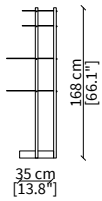

DOGE  
Bookcases

LIBRERIE / BOOKCASES

cod. VF51600

Libreria versione A 35x58x147 cm /  
Bookcase version A 35x58x147 cm

cod. VF51601

Libreria versione B 35x58x147 cm /  
Bookcase version B 35x58x147 cm

cod. VF51602

Libreria versione C 35x58x168 cm /  
Bookcase version C 35x58x168 cm

cod. VF51603

Libreria versione D 35x58x168 cm /  
Bookcase version D 35x58x168 cm

PIANI / TOPS

cod. VF51604

Piano rotondo Ø35 cm / Round top Ø35 cm

cod. VF51605

Piano ovale 35x52,5 cm / Oval top 35x52,5 cm

DOGE  
Bookcases

LIBRERIE / BOOKCASES

cod. VF51606

Libreria versione A 45x71x147 cm /  
Bookcase version A 45x71x147 cm

cod. VF51607

Libreria versione B 45x71x147 cm /  
Bookcase version B 45x71x147 cm

cod. VF51608

Libreria versione C 45x71x168 cm /  
Bookcase version C 45x71x168 cm

cod. VF51609

Libreria versione D 45x71x168 cm /  
Bookcase version D 45x71x168 cm

PIANI / TOPS

cod. VF51610

Piano rotondo Ø45 cm / Round top Ø45 cm