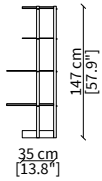

DOGE  
Bookcases

LIBRERIE / BOOKCASES

cod. VF51600

Libreria versione A 35x58x147 cm /  
Bookcase version A 35x58x147 cm

cod. VF51601

Libreria versione B 35x58x147 cm /  
Bookcase version B 35x58x147 cm

cod. VF51602

Libreria versione C 35x58x168 cm /  
Bookcase version C 35x58x168 cm

cod. VF51603

Libreria versione D 35x58x168 cm /  
Bookcase version D 35x58x168 cm

PIANI / TOPS

cod. VF51604

Piano rotondo Ø35 cm / Round top Ø35 cm

cod. VF51608

Libreria versione C 45x71x168 cm /  
Bookcase version C 45x71x168 cm

cod. VF51609

Libreria versione D 45x71x168 cm /  
Bookcase version D 45x71x168 cm

PIANI / TOPS

cod. VF51610

Piano rotondo Ø45 cm / Round top Ø45 cm