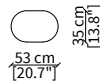

DOGE  
Bookcases

LIBRERIE / BOOKCASES

cod. VF51600

Libreria versione A 35x58x147 cm /  
Bookcase version A 35x58x147 cm

cod. VF51601

Libreria versione B 35x58x147 cm /  
Bookcase version B 35x58x147 cm

cod. VF51602

Libreria versione C 35x58x168 cm /  
Bookcase version C 35x58x168 cm

cod. VF51603

Libreria versione D 35x58x168 cm /  
Bookcase version D 35x58x168 cm

PIANI / TOPS

cod. VF51604

Piano rotondo Ø35 cm / Round top Ø35 cm

cod. VF51605

Piano ovale 35x52,5 cm / Oval top 35x52,5 cm

DOGE  
Bookcases

LIBRERIE / BOOKCASES

cod. VF51606

Libreria versione A 45x71x147 cm /  
Bookcase version A 45x71x147 cm

cod. VF51607

Libreria versione B 45x71x147 cm /  
Bookcase version B 45x71x147 cm

cod. VF51608

Libreria versione C 45x71x168 cm /  
Bookcase version C 45x71x168 cm

cod. VF51609

Libreria versione D 45x71x168 cm /  
Bookcase version D 45x71x168 cm

PIANI / TOPS

cod. VF51610

Piano rotondo Ø45 cm / Round top Ø45 cm