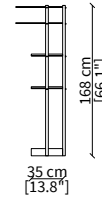

DOGE  
Bookcases

LIBRERIE / BOOKCASES

cod. VF51600

Libreria versione A 35x58x147 cm /  
Bookcase version A 35x58x147 cm

cod. VF51601

Libreria versione B 35x58x147 cm /  
Bookcase version B 35x58x147 cm

cod. VF51602

Libreria versione C 35x58x168 cm /  
Bookcase version C 35x58x168 cm

cod. VF51603

Libreria versione D 35x58x168 cm /  
Bookcase version D 35x58x168 cm

PIANI / TOPS

cod. VF51604

Piano rotondo Ø35 cm / Round top Ø35 cm

cod. VF51605

Piano ovale 35x52,5 cm / Oval top 35x52,5 cm

DOGE  
Bookcases

LIBRERIE / BOOKCASES

cod. VF51606

Libreria versione A 45x71x147 cm /  
Bookcase version A 45x71x147 cm

cod. VF51607

Libreria versione B 45x71x147 cm /  
Bookcase version B 45x71x147 cm

cod. VF51608

Libreria versione C 45x71x168 cm /  
Bookcase version C 45x71x168 cm

cod. VF51609

Libreria versione D 45x71x168 cm /  
Bookcase version D 45x71x168 cm

PIANI / TOPS

cod. VF51610

Piano rotondo Ø45 cm / Round top Ø45 cm