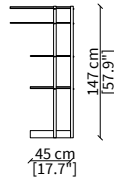

DOGE  
Bookcases

LIBRERIE / BOOKCASES

cod. VF51600

Libreria versione A 35x58x147 cm /  
Bookcase version A 35x58x147 cm

cod. VF51601

Libreria versione B 35x58x147 cm /  
Bookcase version B 35x58x147 cm

cod. VF51602

Libreria versione C 35x58x168 cm /  
Bookcase version C 35x58x168 cm

cod. VF51603

Libreria versione D 35x58x168 cm /  
Bookcase version D 35x58x168 cm

PIANI / TOPS

cod. VF51604

Piano rotondo Ø35 cm / Round top Ø35 cm

cod. VF51605

Piano ovale 35x52,5 cm / Oval top 35x52,5 cm

DOGE  
Bookcases

LIBRERIE / BOOKCASES

cod. VF51606

Libreria versione A 45x71x147 cm /  
Bookcase version A 45x71x147 cm

cod. VF51607

Libreria versione B 45x71x147 cm /  
Bookcase version B 45x71x147 cm

cod. VF51608

Libreria versione C 45x71x168 cm /  
Bookcase version C 45x71x168 cm

cod. VF51609

Libreria versione D 45x71x168 cm /  
Bookcase version D 45x71x168 cm

PIANI / TOPS

cod. VF51610

Piano rotondo Ø45 cm / Round top Ø45 cm