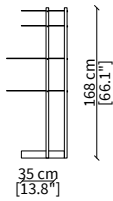

DOGE  
Bookcases

LIBRERIE / BOOKCASES

cod. VF51600

Libreria versione A 35x58x147 cm /  
Bookcase version A 35x58x147 cm

cod. VF51601

Libreria versione B 35x58x147 cm /  
Bookcase version B 35x58x147 cm

cod. VF51602

Libreria versione C 35x58x168 cm /  
Bookcase version C 35x58x168 cm

cod. VF51603

Libreria versione D 35x58x168 cm /  
Bookcase version D 35x58x168 cm

PIANI / TOPS

cod. VF51604

Piano rotondo Ø35 cm / Round top Ø35 cm

cod. VF51605

Piano ovale 35x52,5 cm / Oval top 35x52,5 cm

DOGE  
Bookcases

LIBRERIE / BOOKCASES

cod. VF51606

Libreria versione A 45x71x147 cm /  
Bookcase version A 45x71x147 cm

cod. VF51607

Libreria versione B 45x71x147 cm /  
Bookcase version B 45x71x147 cm

cod. VF51608

Libreria versione C 45x71x168 cm /  
Bookcase version C 45x71x168 cm

cod. VF51609

Libreria versione D 45x71x168 cm /  
Bookcase version D 45x71x168 cm

PIANI / TOPS

cod. VF51610

Piano rotondo Ø45 cm / Round top Ø45 cm