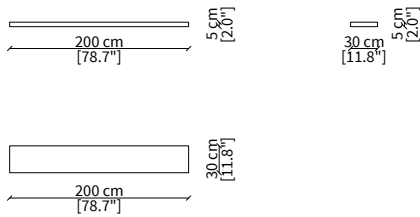

GRIFFI
Bookcases

BASI / BASES

cod. VF50510

Elemento 200x30xh5 cm / Element 200x30xh5 cm