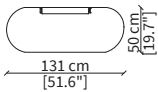

BIFFI
Consoles

CONSOLES

cod. VF8114

Console 171x42xh75 cm

cod. VF8115

Console 221x42xh75 cm

cod. VF8116

Console 251x42xh75 cm

BEAUTY DESK

cod. VF8117

Beauty Desk 131x50 cm

cod. VF8118

Beauty Desk 171x50 cm

POLTRONCINA / SMALL ARMCHAIR

cod. VF8119

Poltroncina 50x56xh62 cm /
Small armchair 50x56xh62 cm