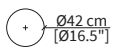

TAVOLINI / SMALL TABLES

cod. VF8102

Tavolino rotondo Ø42xh43 cm /
Small round table Ø42xh43 cm