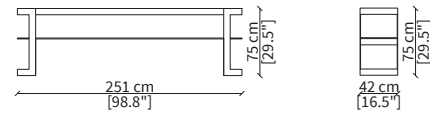

BIFFI
Consoles

CONSOLES

cod. VF8114

Console 171x42xh75 cm

cod. VF8115

Console 221x42xh75 cm

cod. VF8116

Console 251x42xh75 cm

BEAUTY DESK

cod. VF8117

Beauty Desk 131x50 cm

cod. VF8118

Beauty Desk 171x50 cm

POLTRONCINA / SMALL ARMCHAIR

cod. VF8119

Poltroncina 50x56xh62 cm /
Small armchair 50x56xh62 cm