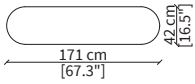

Top: available in marble glossy or matt, in porcelain stoneware marble effect or hide leather.

Middle shelf: in bevelled bronzed glass.

Base: in metal bronze painted, gold chromed, black chromed or bronze satin effect.

BIFFI
Consoles

CONSOLES

cod. VF8114

Console 171x42xh75 cm

cod. VF8115

Console 221x42xh75 cm

cod. VF8116

Console 251x42xh75 cm