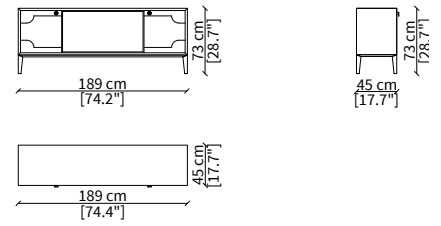

CRIVELLI
Sideboard

CREDENZE / SIDEBARDS

cod. VF50800

Credenza 189x45 cm / Sideboard 189x45 cm

cod. VF50801

Credenza 281x45 cm / Sideboard 281x45 cm

cod. VF50802

Credenza 189x45 cm con compartimento a giorno / Sideboard 189x45 cm with open compartment

cod. VF50804

Credenza 281x45 cm con compartimento a giorno / Sideboard 281x45 cm with open compartment

cod. VF50803

Mensola in cristallo 89x25x40 cm / Crystal shelf 89x25x40 cm

CASSETTIERA / CHEST OF DRAWERS

cod. VF50808

Cassettiera 126x60xh72 cm / Chest of drawers 126x60xh72 cm