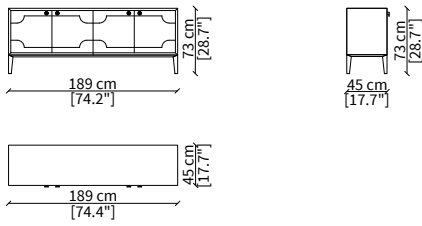

CRIVELLI
Sideboard

CREDENZE / SIDEBARDS

cod. VF50800

Credenza 189x45 cm / Sideboard 189x45 cm

cod. VF50801

Credenza 281x45 cm / Sideboard 281x45 cm

cod. VF50802

Credenza 189x45 cm con compartimento a giorno / Sideboard 189x45 cm with open compartment

cod. VF50804

Credenza 281x45 cm con compartimento a giorno / Sideboard 281x45 cm with open compartment

cod. VF50803

Mensola in cristallo 89x25x40 cm / Crystal shelf 89x25x40 cm

CASSETTIERA / CHEST OF DRAWERS

cod. VF50808

Cassettiera 126x60xh72 cm / Chest of drawers 126x60xh72 cm