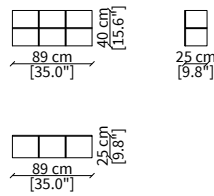

CRIVELLI
Sideboard

CREDENZE / SIDEBARDS

cod. VF50800

Credenza 189x45 cm / Sideboard 189x45 cm

cod. VF50801

Credenza 281x45 cm / Sideboard 281x45 cm

cod. VF50802

Credenza 189x45 cm con compartimento a giorno / Sideboard 189x45 cm with open compartment

cod. VF50804

Credenza 281x45 cm con compartimento a giorno / Sideboard 281x45 cm with open compartment

cod. VF50803

Mensola in cristallo 89x25x40 cm / Crystal shelf 89x25x40 cm

CASSETTIERA / CHEST OF DRAWERS

cod. VF50808

Cassettiera 126x60xh72 cm / Chest of drawers 126x60xh72 cm