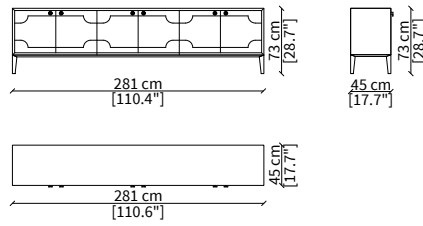

CRIVELLI
Sideboard

CREDENZE / SIDEBARDS

cod. VF50800

Credenza 189x45 cm / Sideboard 189x45 cm

cod. VF50801

Credenza 281x45 cm / Sideboard 281x45 cm

cod. VF50802

Credenza 189x45 cm con compartimento a giorno / Sideboard 189x45 cm with open compartment

cod. VF50804

Credenza 281x45 cm con compartimento a giorno / Sideboard 281x45 cm with open compartment

cod. VF50803

Mensola in cristallo 89x25x40 cm / Crystal shelf 89x25x40 cm

CASSETTIERA / CHEST OF DRAWERS

cod. VF50808

Cassettiera 126x60xh72 cm / Chest of drawers 126x60xh72 cm