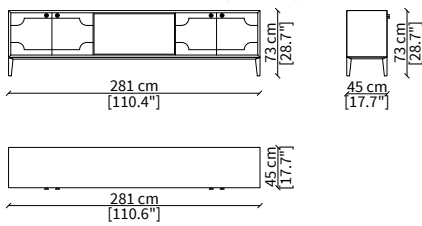

CRIVELLI
Sideboard

CREDENZE / SIDEBARDS

cod. VF50800

Credenza 189x45 cm / Sideboard 189x45 cm

cod. VF50801

Credenza 281x45 cm / Sideboard 281x45 cm

cod. VF50802

Credenza 189x45 cm con compartimento a giorno / Sideboard 189x45 cm with open compartment

cod. VF50804

Credenza 281x45 cm con compartimento a giorno / Sideboard 281x45 cm with open compartment

cod. VF50803

Mensola in cristallo 89x25x40 cm / Crystal shelf 89x25x40 cm

CASSETTIERA / CHEST OF DRAWERS

cod. VF50808

Cassettiera 126x60xh72 cm / Chest of drawers 126x60xh72 cm