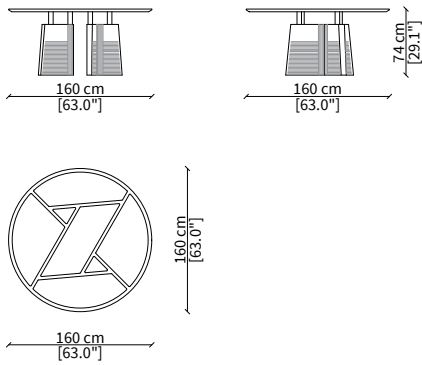

Legs: in wood in patinated bronze.

Supports: in metal bronzed painted, gold chromed, black chromed or bronze satin effect.

DANIELI
Dining table

TAVOLI DA PRANZO / DINING TABLES

cod. VF60941

Tavolo Ø160xh74 cm / Table Ø160xh74 cm

cod. VF60941

Tavolo Ø180xh74 cm / Table Ø180xh74 cm