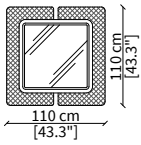

**Mirror:** bronzed bevelled mirror.

**Light:** LED natural light, light on with power switch.

CONTARINI  
Mirror

SPECCHIO / MIRROR

cod. VF50963

Specchio 110x110 cm / Mirror 110x110 cm

CREDENZE / SIDEBARDS

cod. VF50959

Credenza con compartimento a giorno 233x53 cm / Sideboard with open compartment 233x53 cm

cod. VF50960

Credenza con cassetti 233x53 cm / Sideboard with drawers 233x53 cm

cod. VF50961

Credenza 233x53 cm / Sideboard 233x53 cm

cod. VF50962

Credenza 288x53 cm / Sideboard 288x53 cm

CONSOLES

cod. VF50956

Console 178x46 cm

cod. VF50957

Console 233x46 cm

Dimensioni espresse in cm se non diversamente indicato.  
L'Azienda si riserva il diritto di apportare modifiche ai modelli senza preavviso.  
Tolleranza sulle misure indicate di +/- 2%.

Dimensions in centimeter if not differently indicated.  
The Company reserves the right to change the models without any advance notice.  
Tolerance on the given sizes +/- 2%.

CONTARINI  
Mirror

CASSETTIERE / CHEST OF DRAWERS