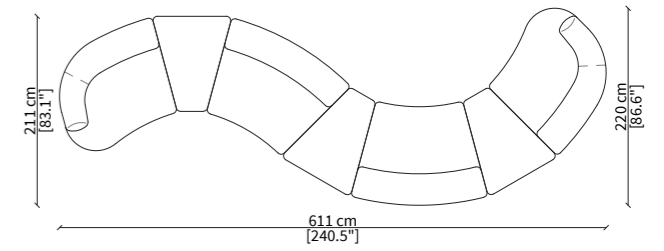

COMPOSIZIONE 11 / COMPOSITION 11

CODICI / CODES: **VF21411 x 2, VF21416 x 3, VF21410 x 2**