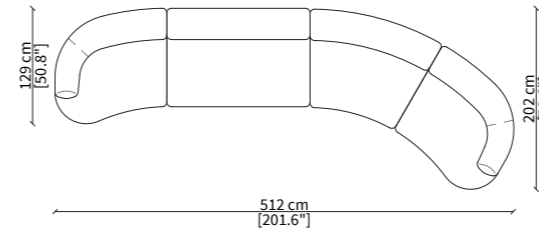

MONACO
SOFA DESIGN BY LUCA ERBA

COMPOSIZIONE 10 / COMPOSITION 10

CODICI / CODES: **VF21411 x 2, VF21409, VF21410**