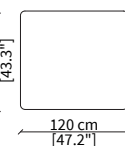

MONACO
SOFA DESIGN BY LUCA ERBA

MONACO / d. 110 cm

POLTRONA / ARMCHAIR

VF21400

DIVANI / SOFAS

VF21401

VF21402

DIVANETTO / LOVESEAT

VF21403

DORMEUSE GEOMETRICA / GEOMETRICAL DORMEUSE

VF21404

ELEMENTI TERMINALI / TERMINAL ELEMENTS

VF21405

VF21406

ELEMENTO TERMINALE LONGUE / TERMINAL LONGUE ELEMENT

VF21407

Dimensioni espresse in cm se non diversamente indicato.
L'Azienda si riserva il diritto di apportare modifiche ai modelli senza preavviso.
Tolleranza sulle misure indicate di +/- 2%.

Dimensions in centimeter if not differently indicated.
The Company reserves the right to change the models without any advance notice.
Tolerance on the given sizes +/- 2%.

MONACO
SOFA DESIGN BY LUCA ERBA

ELEMENTI CENTRALI / CENTRAL ELEMENTS

VF21408

VF21409

VF21410

ELEMENTO TERMINALE COMFORT / COMFORT TERMINAL ELEMENT

VF21411

ELEMENTI ANGOLO / CORNER ELEMENT

VF21412

POUFS

VF21413

VF21414

VF21415

VF21416

VF21417

CUSCINI / CUSHIONS

VFMO1 VFMO2

Dimensioni espresse in cm se non diversamente indicato.
L'Azienda si riserva il diritto di apportare modifiche ai modelli senza preavviso.
Tolleranza sulle misure indicate di +/- 2%.

Dimensions in centimeter if not differently indicated.
The Company reserves the right to change the models without any advance notice.
Tolerance on the given sizes +/- 2%.