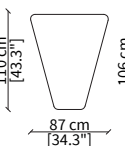

VF21416

VF21417