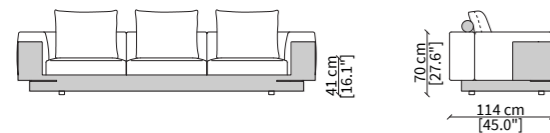

ALTRI ELEMENTI DELLA FAMIGLIA / OTHER ELEMENTS OF THE FAMILY / NECCHI / d. 114 cm

DIVANI / SOFAS

VF21500 VF21501 VF21502