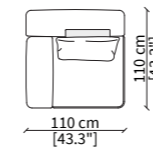

VF21512

POUFS