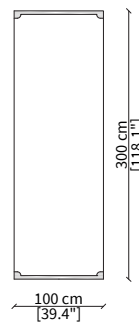

Paravento 50x255 cm / Screen 50x255 cm

cod. VFS2

Paravento 100x255 cm / Screen 100x255 cm

cod. VFS3

Paravento 50x300 cm / Screen 50x300 cm

cod. VFS4

Paravento 100x300 cm / Screen 100x300 cm

RECALCATI  
Mirrors

SPECCHI / MIRRORS

cod. VFS1

Specchio 50x255 cm / Mirror 50x255 cm

cod. VFS2

Specchio 100x255 cm / Mirror 100x255 cm

cod. VFS3

Specchio 50x300 cm / Mirror 50x300 cm

cod. VFS4

Specchio 100x300 cm / Mirror 100x300 cm

cod. VFS200

Specchio 100x200 cm