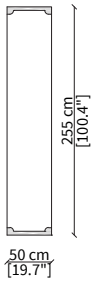

Paravento 50x255 cm / Screen 50x255 cm

cod. VFS2

Paravento 100x255 cm / Screen 100x255 cm

cod. VFS3

Paravento 50x300 cm / Screen 50x300 cm

cod. VFS4

Paravento 100x300 cm / Screen 100x300 cm

RECALCATI  
Mirrors

SPECCHI / MIRRORS

cod. VFS1

Specchio 50x255 cm / Mirror 50x255 cm

cod. VFS2

Specchio 100x255 cm / Mirror 100x255 cm

cod. VFS3

Specchio 50x300 cm / Mirror 50x300 cm

cod. VFS4