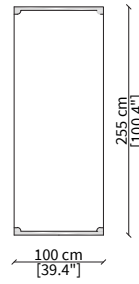

Paravento 50x255 cm / Screen 50x255 cm

cod. VFS2

Paravento 100x255 cm / Screen 100x255 cm

cod. VFS3

Paravento 50x300 cm / Screen 50x300 cm

cod. VFS4

Paravento 100x300 cm / Screen 100x300 cm

RECALCATI  
Mirrors

SPECCHI / MIRRORS

cod. VFS1

Specchio 50x255 cm / Mirror 50x255 cm

cod. VFS2

Specchio 100x255 cm / Mirror 100x255 cm

cod. VFS3

Specchio 50x300 cm / Mirror 50x300 cm

cod. VFS4

Specchio 100x300 cm / Mirror 100x300 cm

cod. VFS200

Specchio 100x200 cm