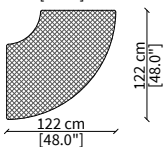

Dimensions in centimeter if not differently indicated.
The Company reserves the right to change the models without any advance notice.
Tolerance on the given sizes +/- 2%.

CLIVIO
Sofa

ELEMENTI ANGOLO / CORNER ELEMENTS

cod. VF50221

Pouf rotondo 110 cm / Round pouf 110 cm

cod. VF50226

Pouf 84x122 cm

cod. VF50225

Pouf angolo 122x122 cm / Pouf corner 122x122 cm

cod. VF50222

Pouf semicircolare 75x88 cm / Semicircular pouf 75x88 cm