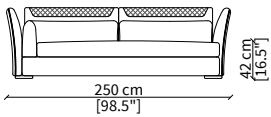

Dimensions in centimeter if not differently indicated.
The Company reserves the right to change the models without any advance notice.
Tolerance on the given sizes +/- 2%.

CLIVIO
Sofa

ELEMENTI ANGOLO / CORNER ELEMENTS

cod. VF50208

Angolo 96x96 cm / Corner 96x96 cm

ELEMENTI TERMINALI ANGOLO / TERMINAL CORNER ELEMENTS

cod. VF50223

Terminale 250 cm / Terminal 250 cm

POUF

cod. VF50220

Pouf 88x88 cm