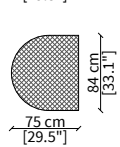

Dimensions in centimeter if not differently indicated.
The Company reserves the right to change the models without any advance notice.
Tolerance on the given sizes +/- 2%.

CLIVIO
Sofa

ELEMENTI ANGOLO / CORNER ELEMENTS

cod. VF50208

Angolo 96x96 cm / Corner 96x96 cm

ELEMENTI TERMINALI ANGOLO / TERMINAL CORNER ELEMENTS

cod. VF50223

Terminale 250 cm / Terminal 250 cm

POUF

cod. VF50220

Pouf 88x88 cm

cod. VF50221

Pouf rotondo 110 cm / Round pouf 110 cm

cod. VF50226

Pouf 84x122 cm

cod. VF50225

Pouf angolo 122x122 cm / Pouf corner 122x122 cm

cod. VF50222

Pouf semicircolare 75x88 cm / Semicircular pouf 75x88 cm