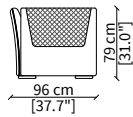

Dimensions in centimeter if not differently indicated.
The Company reserves the right to change the models without any advance notice.
Tolerance on the given sizes +/- 2%.

CLIVIO
Sofa

ELEMENTI ANGOLO / CORNER ELEMENTS

cod. VF50208

Angolo 96x96 cm / Corner 96x96 cm

ELEMENTI TERMINALI ANGOLO / TERMINAL CORNER ELEMENTS

cod. VF50223

Terminale 250 cm / Terminal 250 cm

POUF

cod. VF50220

Pouf 88x88 cm