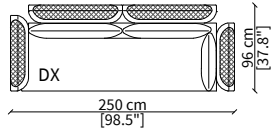

Dimensions in centimeter if not differently indicated.
The Company reserves the right to change the models without any advance notice.
Tolerance on the given sizes +/- 2%.

CLIVIO
Sofa

ELEMENTI ANGOLO / CORNER ELEMENTS

cod. VF50208

Angolo 96x96 cm / Corner 96x96 cm

ELEMENTI TERMINALI ANGOLO / TERMINAL CORNER ELEMENTS

cod. VF50223

Terminale 250 cm / Terminal 250 cm

POUF

cod. VF50220

Pouf 88x88 cm