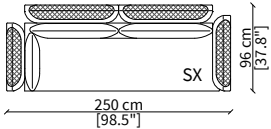

Dimensions in centimeter if not differently indicated.
The Company reserves the right to change the models without any advance notice.
Tolerance on the given sizes +/- 2%.

CLIVIO
Sofa

ELEMENTI ANGOLO / CORNER ELEMENTS

cod. VF50208

Angolo 96x96 cm / Corner 96x96 cm

ELEMENTI TERMINALI ANGOLO / TERMINAL CORNER ELEMENTS

cod. VF50223

Terminale 250 cm / Terminal 250 cm

POUF

cod. VF50220

Pouf 88x88 cm