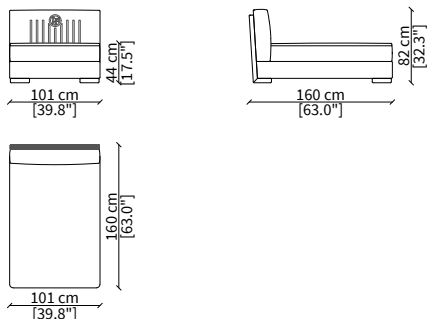

ELEMENTI CHAISE LONGUE / CHAISE LONGUE ELEMENTS

cod. VF51511L

Elemento 131x160 cm / Element 131x160 cm

Backrest: interlaced effect; armrest: interlaced effect