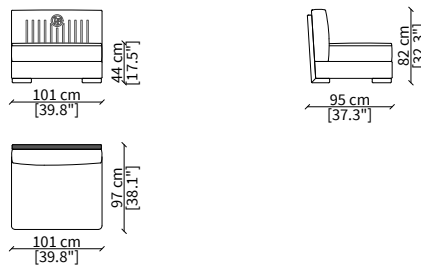

cod. VF51404

Centrale 101 cm / Central 101 cm

Backrest: interlaced effect