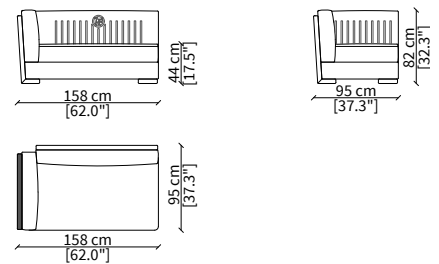

Terminale 131 cm / Terminal 131 cm

Backrest: plain; armrest: interlaced effect

cod. VF51502P

Terminale 158 cm / Terminal 158 cm

Backrest: plain; armrest: interlaced effect

ELEMENTI CENTRALI / CENTRAL ELEMENTS