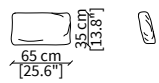

cod. VFMAC

Cuscino con doppio profilo in contrasto 65x35 cm / Cushion with double piping in contrast 65x35 cm