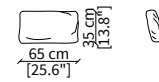

cod. VFMA

Cuscino con doppio profilo tono su tono 65x35 cm / Cushion with double piping tone on tone 65x35 cm