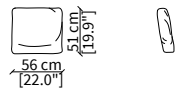

CUSCINI / CUSHIONS

cod. VFGH

Cuscino con doppio profilo tono su tono 51x56 cm / Cushion with double piping tone on tone 51x56 cm