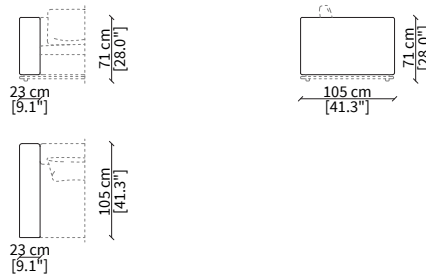

cod. VF19301 - VFMDH

Bracciolo 105x23x71 cm / Armrest 105x23x71 cm

ELEMENTI CENTRALI / CENTRAL ELEMENTS

cod. VF19302

Elemento 105 cm / Element 105 cm